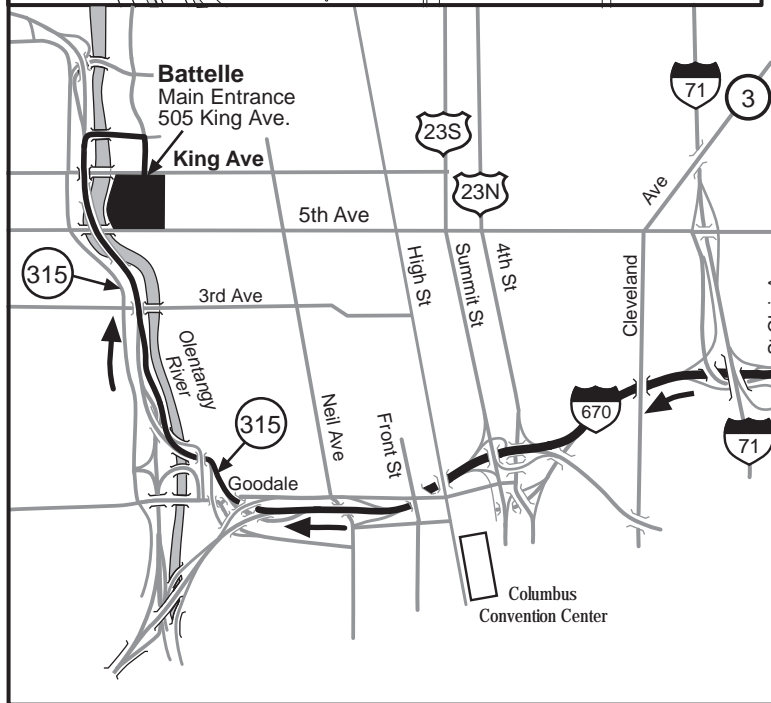

## To Battelle Columbus

Battelle Phone (614) 424-6424

Area Code - 614  
Eastern Time Zone

## From Port Columbus International Airport to Battelle

Drive straight out of the airport on International Gateway and take U.S. Route 62 West/ I-670 West. Follow I-670 West to State Route 315 North. Take State Route 315 North to the Medical Center Drive/King Avenue exit. Take the exit ramp to the traffic light. At the traffic light, turn right onto Cannon Drive and get into the middle lane. At the next traffic light, you will be directly across from Battelle's main entrance. Go in the entrance and turn right to visitor parking.

TO BATTELLE FROM THE AIRPORT APPROXIMATELY 10 MILES

Not to Scale